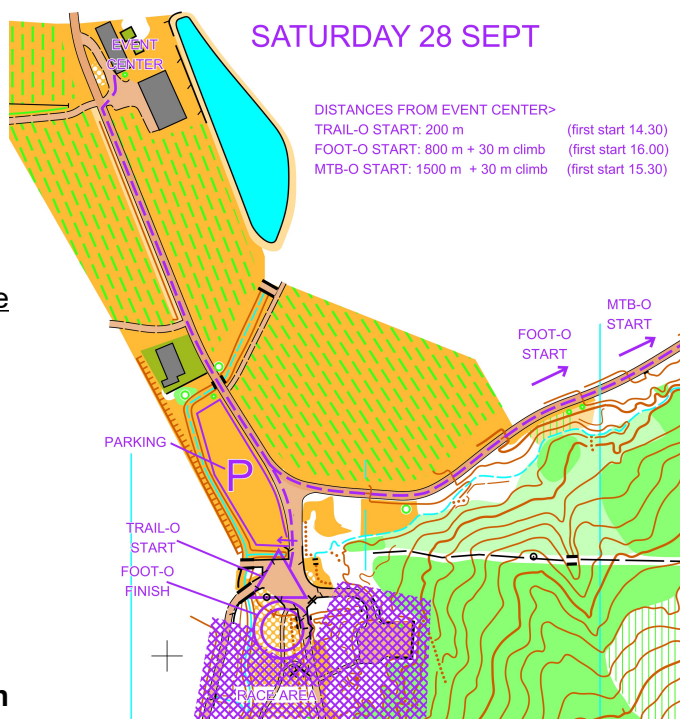

TRAIL-O INTERNATIONAL WEEKEND BOSCO ROMAGNO

BULLETIN 2

You may find other info on Bulletin 1 (not copied here)

SATURDAY 28 September 2024

ITALIAN CHAMPIONSHIP RELAY – FVG Championship
One Man Relay format - 2 legs

**Remember to send the composition of RELAY
by email: info@friulimtb.it**

Secretary opens: 13:30h

First start: 14:30h

AFTER TRAIL-O (only Saturday): Foot-O Regional race
on the same map (free starting times from 16.00)

SUNDAY 29 September 2024

ITALIAN CHAMPIONSHIP TEMP-O – WRE

Secretary opens: 9:00h

First start: 10:00h

ACCOMPANYING MTB-O EVENT

Regional and National MTBO races nearby (both days)

EVENT CENTER

A farm 200 m north of **Parco Bosco Romagno** main
entrance - Cividale del Friuli (UD)

Accessible TOILET

See picture for **PARKING PLACE** and **START** locations of Saturday.

On Sunday for TrailO same **PARKING** and same **START** (no Foot-o or MTB-O on Sunday)

MAP and ZERO TOLERANCE for all competitions

Bosco Romagno - scale 1:3000 - contour 2.5 m (enlarged from ISSprOM 1:4000) – control circles are 6 mm

ZERO TOLERANCE: 4m

SPECIAL SYMBOLS

○	playground - fitness apparatus
×	info board - concrete object
	picnic tables are not mapped

TIME CONTROL MAPS

Made with TOM software – available in LOOSE format only

BIB NUMBERS

Used in both competitions. Please wear so that marshall can easily see your number. They are available at the event centre with your club receipt. Remember to give them back after Sunday's competition.